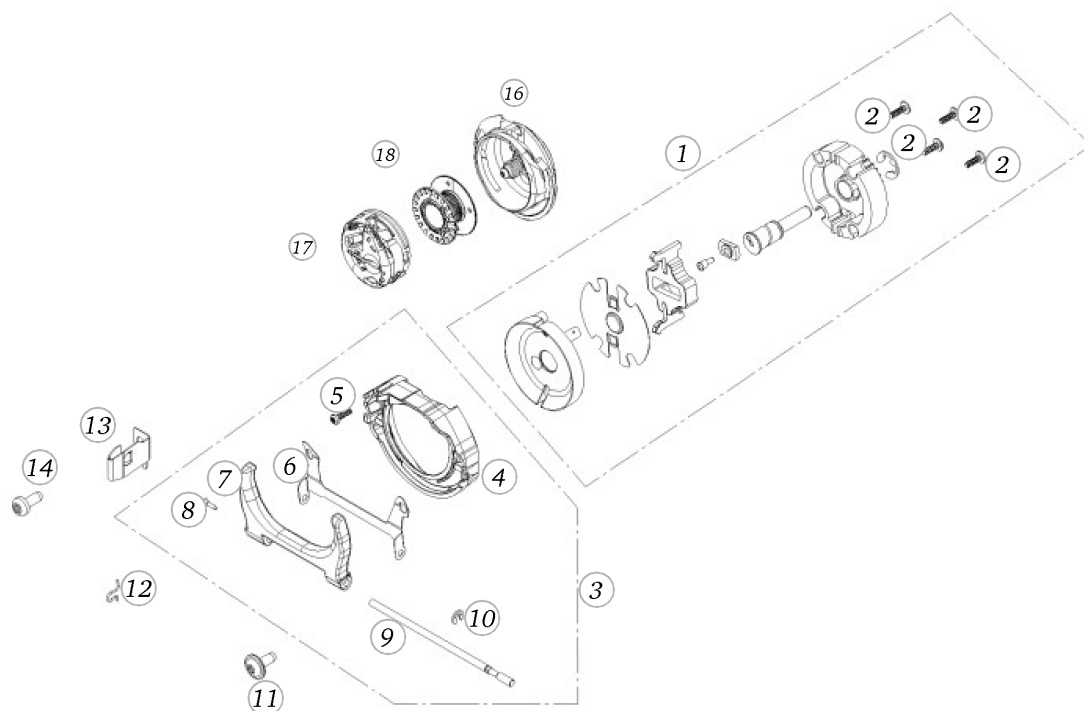

BERNINA 790 PLUS

Hook Driver w. Sinter Body before SN 608933276 - 57/08 - Info Nr.100095

Pos	Item number	Description
4	1052347001	Hook driver spare set
1	1052347101	Hook Driver Spare Set
2	0329905012	Delta Pt Round Washer Head Screw With Torx 2.5x 8
3	0353297000	HOOK RACE COVER PRE ASSEMBLED
4	0356905100	Hook race cover finished part
4	0356905200	Hook Race Cover (9mm)
5	0329895001	Delta Pt Pan Head Screw With Torx 2,5x 8
6	0334895100	Flat Spring
7	0334867100	Holder Cpl
7	0334867200	Holder Cpl
8	301021030+	BOLT
9	0335655100	Rotation Axis
10	23500853++	Circlips For Shafts d1 2.3 DIN6799 - BN809 Art-No.1284630
11	0078885043	Button Head Screw Torx Dt M4x10
12	0331325000	Axle Clip
13	0301315000	Latch
13	0301315100	Latch
14	0078865043	Socket Pan Head Thread Forming Screws M4x10 DIN7500 - BN13916 Art-No. 2027593
16	0349007100	hook-body-cpl.
16	0349007300	Hook Body Cpl.
17	0353697300	Bobbin case preasm. sewing
17	0353697500	Bobbin Case Preasm. sewing
18	0334365400	Bobbin
18	0334365500	Bobbin