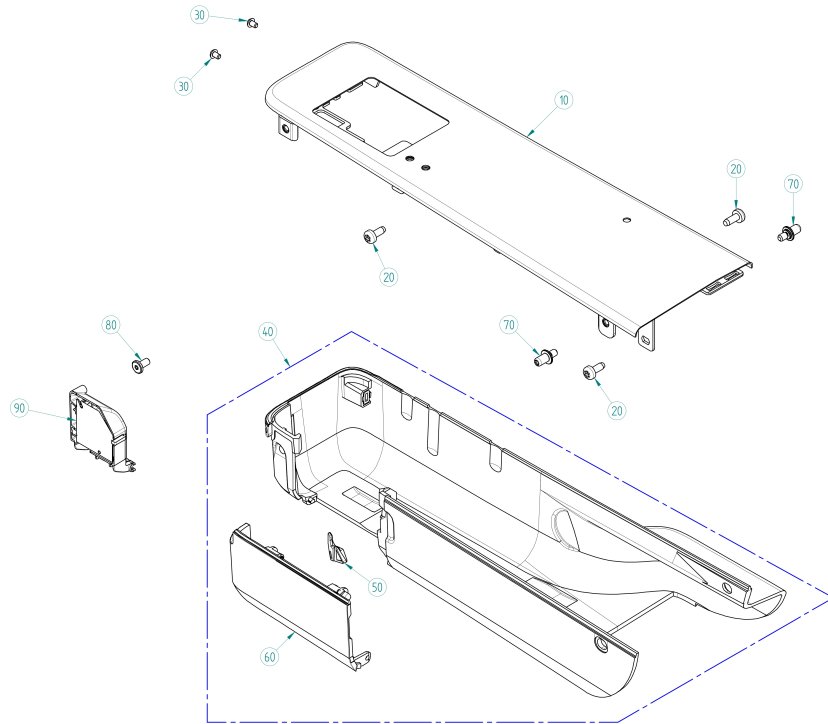

BERNINA 790 PLUS

Free Arm Cover

Pos	Item number	Description
10	0336657000	Free Arm Cover Cpl.
20	0078865043	Socket Pan Head Thread Forming Screws M4x10 DIN7500 - BN13916 Art-No. 2027593
30	0032465008	Socket Button Head Screws M3x4.5 screw head after BN6404
40	0339537100	Socket Cover Preasm
40	0339537200	Socket Cover Preasm
50	0345677000	Thread Cutter Cpl.
60	0336357000	Bobbin Door Cpl.
70	0320825000	Shoulder Screw
70	0320825100	Shoulder Screw
80	0329445043	Hexalobular Socket Head Cap Screws M4x8 - BN20146 Art-No. 3233666
90	0335927601	LTO - Housing Cpl with C-signal
100	0319455000	Rubber Stop
100	0319455200	Rubber Stop