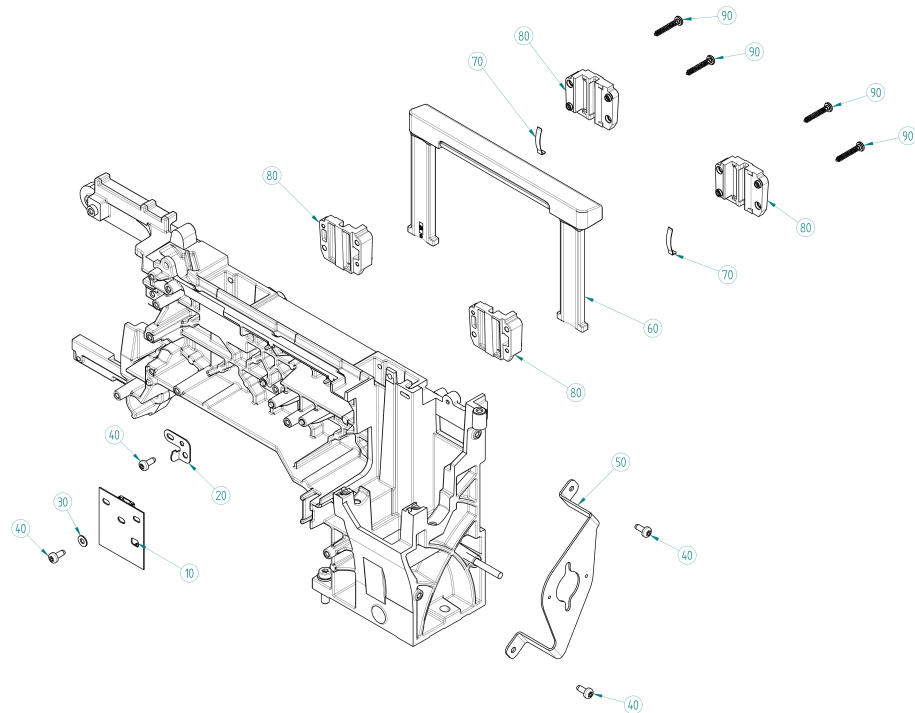

BERNINA 790 PLUS

Chassis Stand

Pos	Item number	Description
10	0316797400	PCPA P-print
20	0078405000	Federeinhaengewinkel
30	22954113++	Flat Washers 4.2/9x1 black
40	0078865043	Socket Pan Head Thread Forming Screws M4x10 DIN7500 - BN13916 Art-No. 2027593
50	0331175000	0331175_00
60	0315135000	Handle
70	0315125000	Leaf Spring
80	0315115200	Guidance
90	0023345047	Screw Pan Head Pt 4 x 25 WN1452 - BN20138 Art- No. 3216042