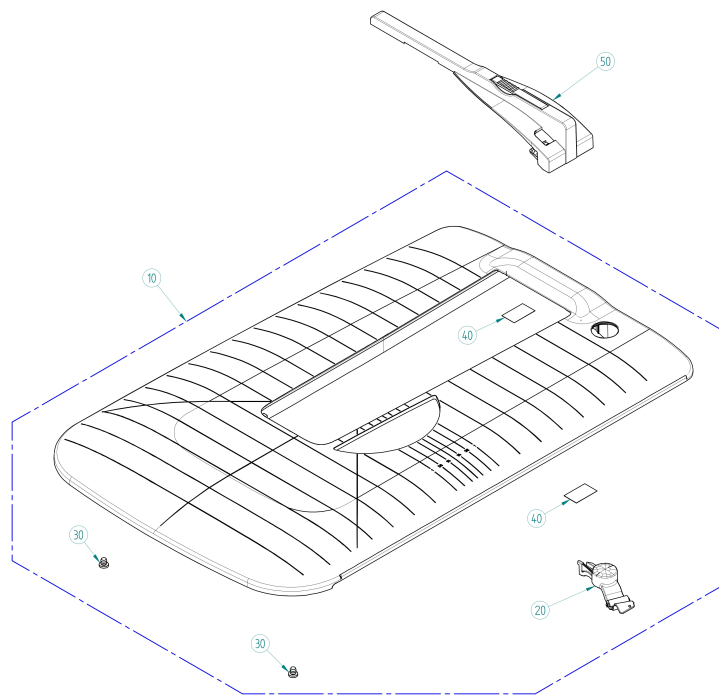

BERNINA 790 PLUS

Sewing Platform

Pos	Item number	Description
10	0331317000	Sewing-Table-Cpl.
10	0331317100	Slide-on table
20	0313345100	Pushbutton
30	0313375000	Rubber Buffer
40	0333125001	Adhesive Tape
50	0325277100	Seam Guide Cpl