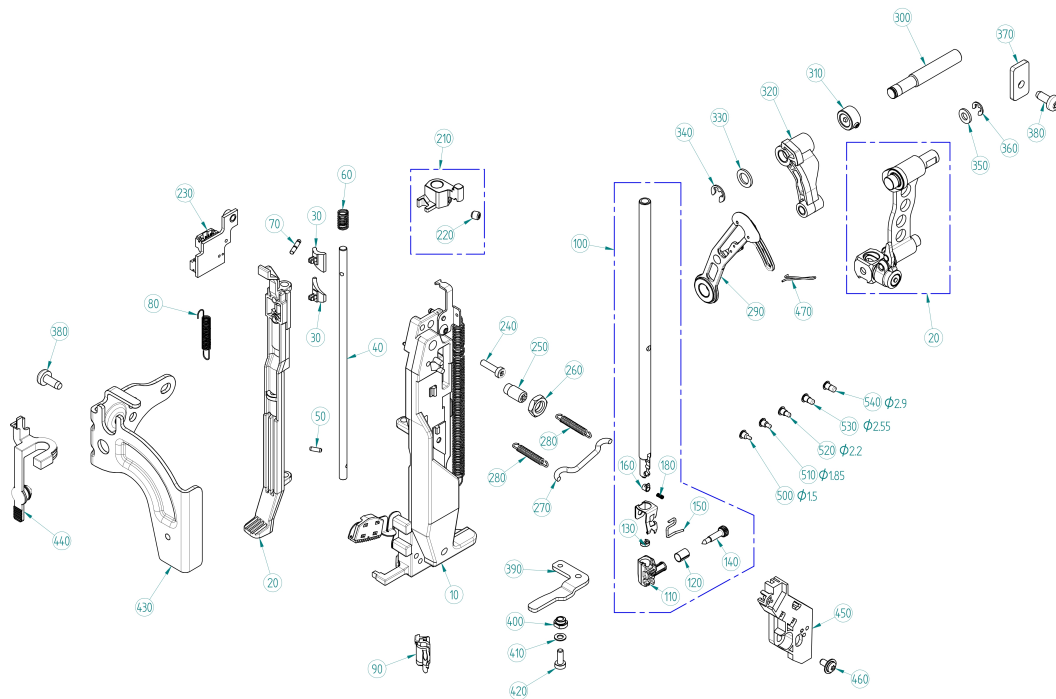

BERNINA 790 PLUS

Needlebar Support with Threader

Pos	Item number	Description
10	0318717301	Needle Bar Support Cpl
20	0334795100	Thread-up Support
30	0306495000	Curve Inset
40	0075745202	Auto Threader Shaft
50	0082395011	Spiral Spring Pin 2x6 ISO 8750 - BN874 Art-No. 1323334
60	0075965000	Druckfeder -
70	0318665301	Swing Spike
80	0075315201	Tension Spring De=4,4 L0=30,1 d=0,4
90	0337927100	Threader Head Packed Semi-automatic
100	0333227101	Needle Bar Cpl with Basting Device
110	0326665100	Needle Clamp
120	0012965200	Spring Husk
130	0326705000	Needle Mask
140	0328275200	Screw For Needle Clamp
150	0326805000	Thread Guide
160	0326915000	Guide
180	0339575000	Spring
200	0363307001	Link Ass.
210	0331457000	Guide Cpl
220	0078665041	Hexalobular Socket Set Screws M4x4 ISO 4026 - BN11493 Art-No. 3060207
230	0321177000	PCBA Needle Threader
240	0077525034	Head Cap Screw Torx M3x12 ISO 14580 - BN4850 Art-No. 1145959
250	0320115001	Adjustin-screw
260	0320125000	0320125_00
270	0325835000	Springbalance
280	0322325100	Spring
290	0351467000	Thread Take Up Lever Cpl
300	0317165100	Bolt
310	0077817102	Adjusting Ring Cpl. d 7 - D 11 x 6
320	0336665000	Steering