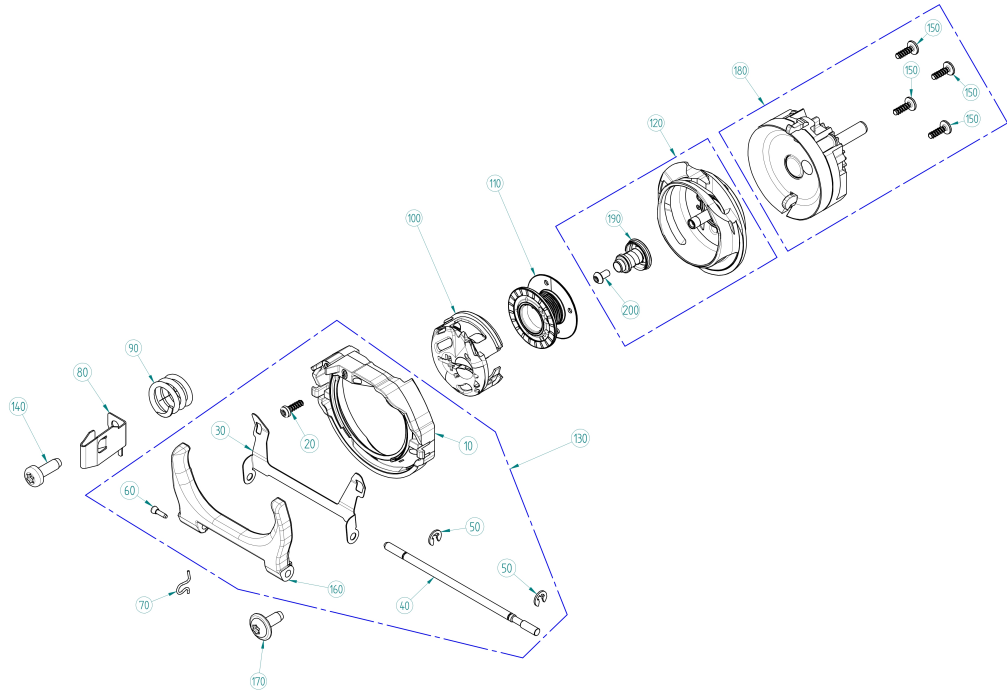

BERNINA 790 PLUS

Hook Driver

Pos	Item number	Description
10	0356905200	Hook Race Cover (9mm)
20	0329895001	Delta Pt Pan Head Screw With Torx 2,5x 8
30	0334895100	Flat Spring
40	0335655100	Rotation Axis
50	23500853++	Circlips For Shafts d1 2.3 DIN6799 - BN809 Art-No.1284630
60	30102103++	Bolt
70	0331325000	Axle Clip
80	0301315000	Latch
80	0301315100	Latch
90	0367105000	Compression Spring
100	0353697500	Bobbin Case Preasm. sewing
110	0334365500	Bobbin
120	0349007300	Hook Body Cpl.
130	0353297100	Hook Race Cover-Preasm (9mm)
130	0353297200	Hook Race Cover Preasm (9mm)
140	0078865044	Socket Pan Head Thread Forming Screws M4x12 DIN7500 - BN13916 Art-No. 2027607
150	0329905012	Delta Pt Round Washer Head Screw With Torx 2.5x 8
160	0334867100	Holder-Cpl
160	0334867200	Holder Cpl
170	0078885043	Button Head Screw Torx Dt M4x10
180	1028397500	Hook Driver Cpl HD hybrid
190	0334357500	Sleeve Cpl
200	0032465073	Socket Button Head Screws M2.5x5 ISO 7380-1 - BN6404 Art-No. 3271444