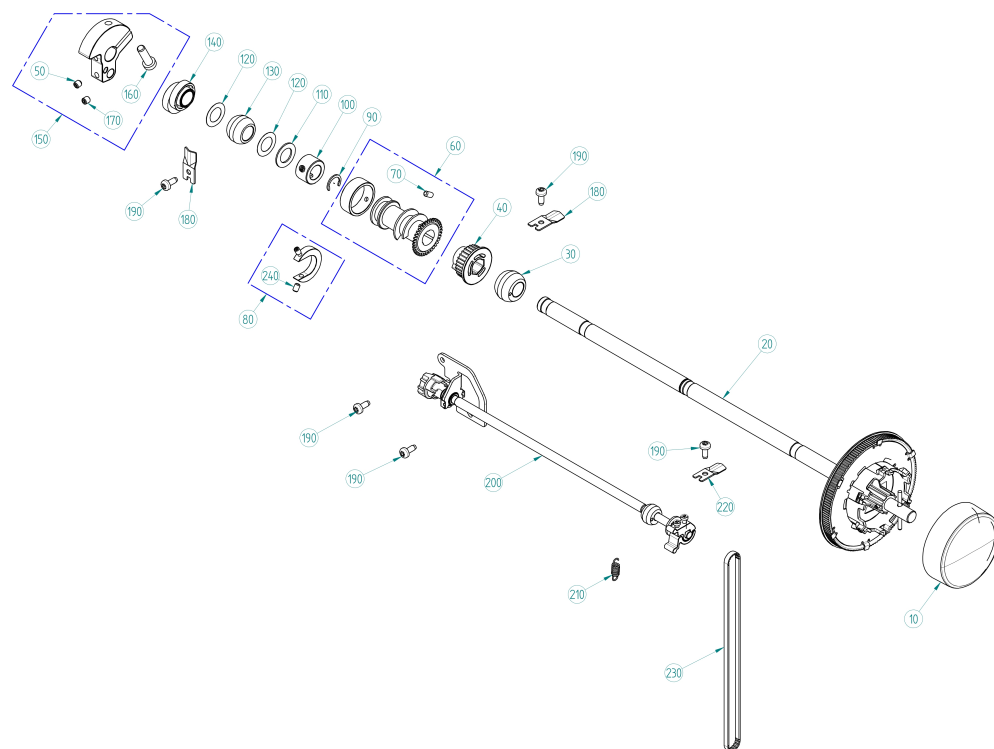

BERNINA 790 PLUS

Main Shaft

Pos	Item number	Description
10	0343955200	Hand Wheel
20	0333247000	Upper Shaft Cpl
30	0318975000	Excentricbearing
40	0336717100	Toothed Belt Driving Weehl Htd3m Cpl
50	0078685072	Hexalobular Socket Set Screws M5x0,5x5
60	0316767100	Synchro Disc Cpl.
70	0078665044	Hexalobular Socket Set Screws M4x8 ISO 4026 - BN11493 Art-No. 3060213
80	1023777000	Claw Ring Cpl.
90	0316785010	Crescent Ring 12 BN831
100	0077817101	Adjusting Ring Cpl.
110	0078955181	Synthetic Washer 12,3 x 20,3 x 1
120	0316775000	Washer 12,1 / 20 x 0,2 +0,05/0
130	0078235003	Bearing 12
140	0349215000	0349215_00
150	0312667200	Arm Shaft Balance Cpl
160	0077525066	Head Cap Screw Torx M6x20 ISO 14580 - BN4850 Art-No. 1146149
170	0078665072	Hexalobular Socket Set Screws M5x0,5x5
180	0077785300	Clamping Clow with slote
190	0078865043	Socket Pan Head Thread Forming Screws M4x10 DIN7500 - BN13916 Art-No. 2027593
200	0334607000	Crank Shaft Cpl
210	0343315000	Tension Spring De=6 L0=18,5 d=0,85
220	0316595200	Clamping Clow
230	0337725000	Belt T-profil
240	0078665043	Hexalobular Socket Set Screws M4x6 ISO 4026 - BN11493 Art-No. 3060208