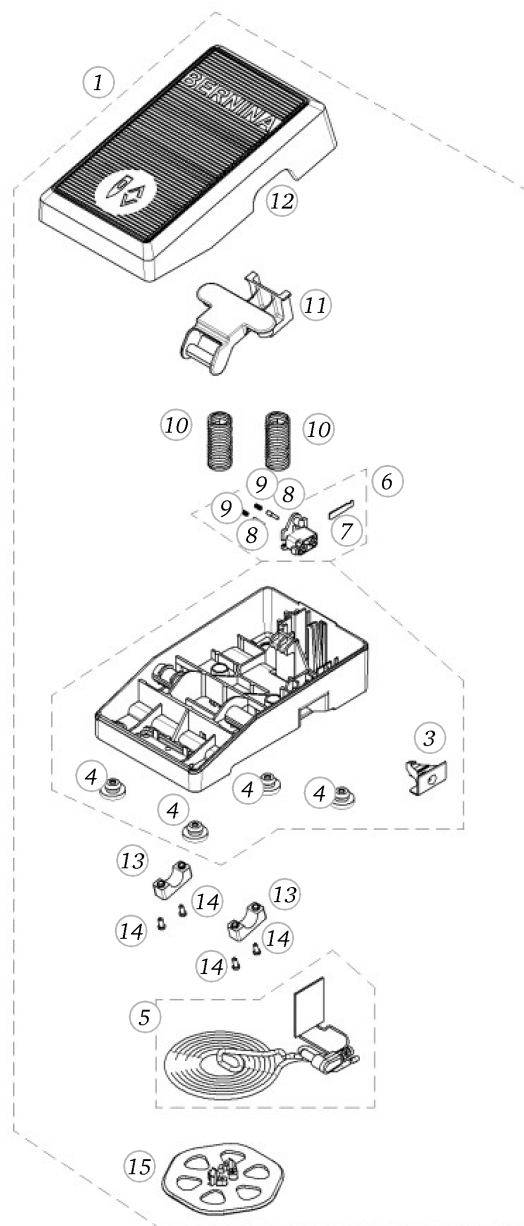

BERNINA 790 PLUS

Foot Control

Pos	Item number	Description
4	0079887501	FOOT CONTROLLER CLASSIC LV4
1	1046637000	Foot Controller with Back Kick
3	0082655000	HOLDER
4	0026985001	Foot
5	0082957100	FOOT CONTROL CABLE SET
6	0026437000	Slidegate Valve Of Cpl.
7	325278030+	CONTACT PLATE
8	325355031+	TRACER PIN
9	25503303++	PRESSURE SPRING
10	25570103++	PRESSURE SPRING
11	325371030+	PRESSURE YOKE
12	0026457204	Footstep Disk Housing Cpl Footstep NCS (CLASSIC) Housing NCS
13	0026515002	Bride
14	20302323++	CYL. SCREW
15	0079875201	Wire Plate