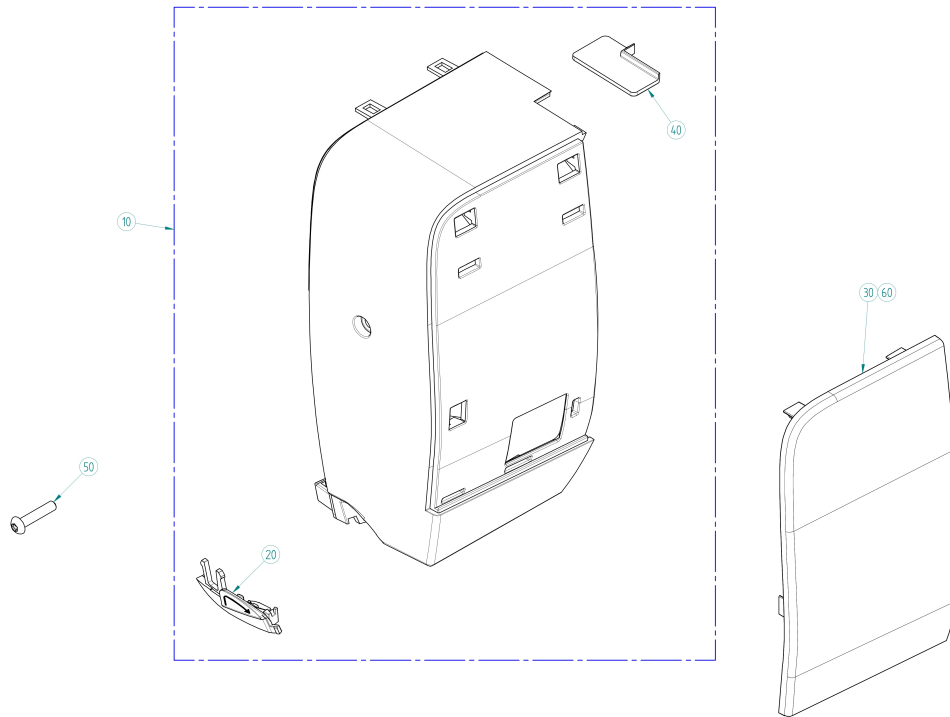

BERNINA 790 PLUS

Head Cover

Pos	Item number	Description
10	0331297101	Head Cover Cpl.
20	0317697300	Thread Cutter Cpl
30	0339517006	Head Cover Face Plate Cpl B790
40	0353087000	Acoustic Absorption Cpl.
50	0032465046	Socket Button Head Screws M4x20 ISO 7380-1 - BN6404 Art-No. 1983644
60	0339517009	Head Cover Face Plate Cpl B790PLUS