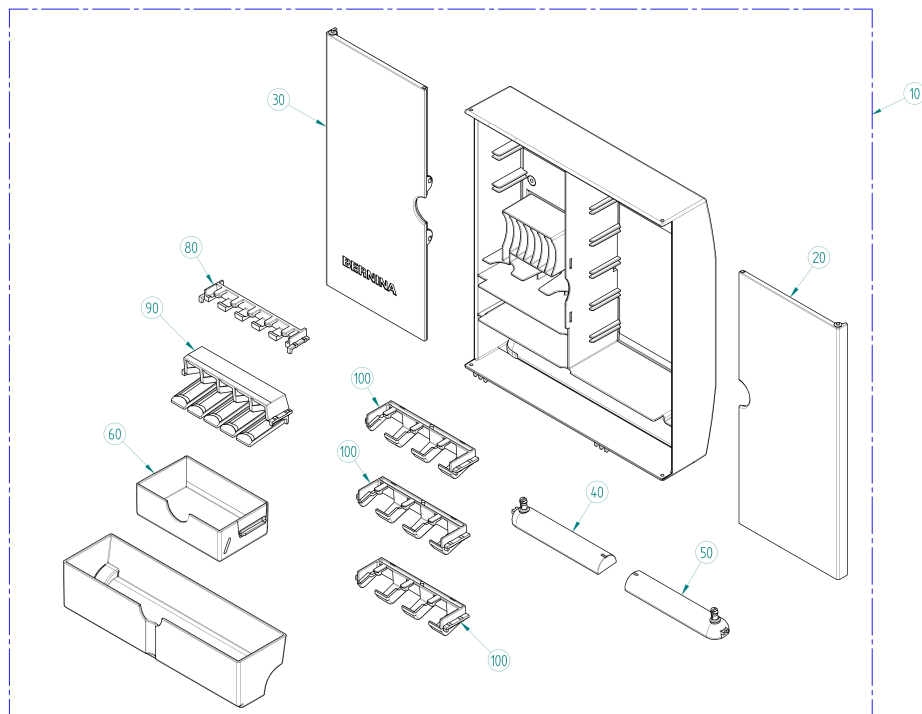

BERNINA 790 PLUS

Accessoires Box

Pos	Item number	Description
10	0303967212	Accessoires Box Cpl. B7xx
20	0303975102	Door Right without bulges, smoke translucent
20	0303975202	door right without bulges, smoke translucent
30	0303985003	Door Left without bulges, smoke transparent
40	0303997101	Swing Foot Cpl. left white
50	0303997103	Swing Foot Cpl. right white
60	0304005001	Drawer Small white
80	0304025000	Rack For Foot
90	0339455000	Rack For Bobbins
100	0326955000	Rack For Foot