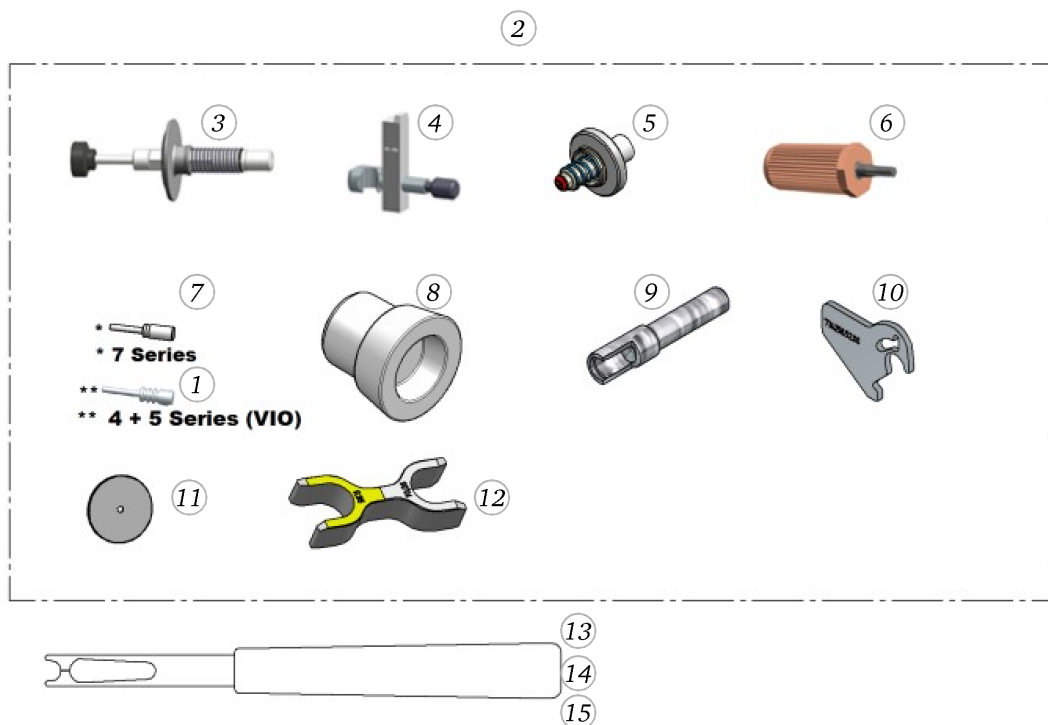

BERNINA 790 PLUS

Gauges

Pos	Item number	Description
1	0308835003	Setting-gauge L = 19.25
2	0343847507	Special Tool set BERNINA hook machines
2	0343847607	Special Tool set BERNINA hook machines
3	7345417000	ADJUSTING-GAUGE HOOK-DRIVER-B9
3	7345417200	adjusting gauge hook bearing B9
4	7345717001	LOOP LIFT GAUGE 7-SERIES
5	0339247000	ADJ-GAUGE-BOBBIN-THREAD-TEN
5	1043817100	test weight cpl. bobbin case
6	0304755101	SCREWDRIVER TORX 8
7	0308835002	GAUGE L = 18,98
8	0343705000	BOBBIN WINDER ADJUSTING GAUGE
9	7345625000	AUXILIARY TOOL FOR MOUNTING CIRCLIP
10	7342585200	ADJUSTING GAUGE TIMING TH
11	7349565000	DISTANCE GAUGE
12	7353865000	DISTANCE AND CHECK GAUGE
13	0339585000	Benzing-tool
14	0339585001	Benzing-tool
15	0339585002	Benzing-tool