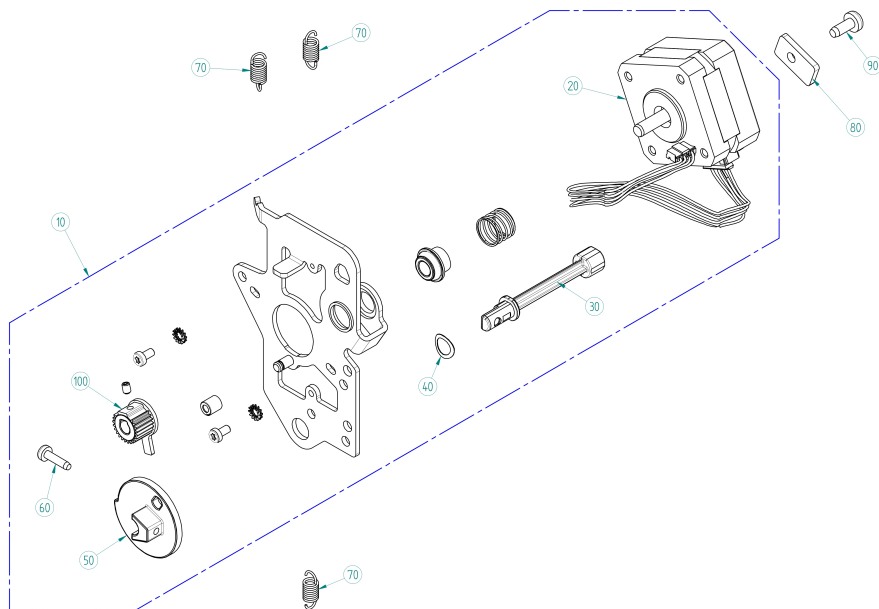

BERNINA 790 PLUS

Crank- and Base Shaft

Pos	Item number	Description
40	0330977000	Base-Shaft-Acc
10	0330977100	BASE SHAFT ACC.
20	0334925000	Lifting Cam
30	0316595200	Clamping Clow
40	0078865046	Socket Pan Head Thread Forming Screws M4x20 DIN7500 - BN13916 Art-No. 3070342
50	0309555003	Toothed-Belt Htd HTD-474-3M-8 CXP
50	0309555103	toothed belt HTD HTD-474-3M-8 CXP
60	0337347001	Crank-Shaft Asm.- with UT-drive
60	0337347101	crank shaft asm. with UT-drive
70	0330995000	Clamping Clow
90	0330945100	Feeddog Linkage Lever
100	0030735002	O-ring Seal D4/d2 70ShoreA NBR DIN3771
110	0078885043	Button Head Screw Torx Dt M4x10
120	0331485100	Spring

BERNINA 790 PLUS

Stitchlength Regulation

Pos	Item number	Description
10	0317747100	Pass Length Transmission
20	0322335000	Stepper Motor
30	0310465000	Rotational Connector
40	0089595010	Curved Spring Washer 7.2/10.2x02
50	0306755000	Adjusting Cam
60	0078865036	Socket Pan Head Thread Forming Screws M3x12 DIN7500 - BN13916 Art-No. 2027569
70	25629203++	Spring
80	0049205100	Clamp
90	0078865043	Socket Pan Head Thread Forming Screws M4x10 DIN7500 - BN13916 Art-No. 2027593
100	0317807000	Pinion Asm