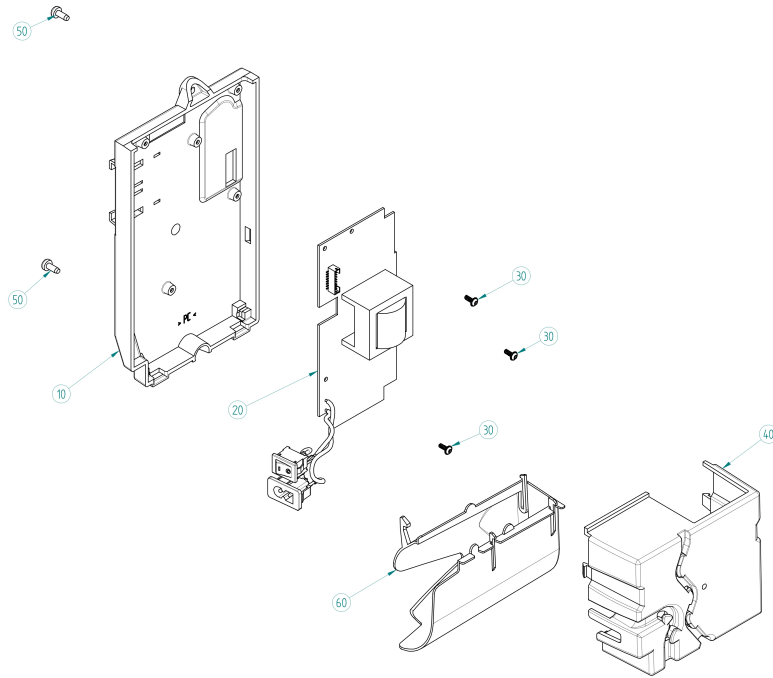

BERNINA 790 PLUS

Power Supply

Pos	Item number	Description
10	0317685300	Print Housing
20	0337787400	PCBA Power Supply
30	0329905022	Delta Pt Round Washer Head Screw With Torx 3x 8
40	0319565100	Print Cover
50	0078865043	Socket Pan Head Thread Forming Screws M4x10 DIN7500 - BN13916 Art-No. 2027593
60	0339765000	Air Duct