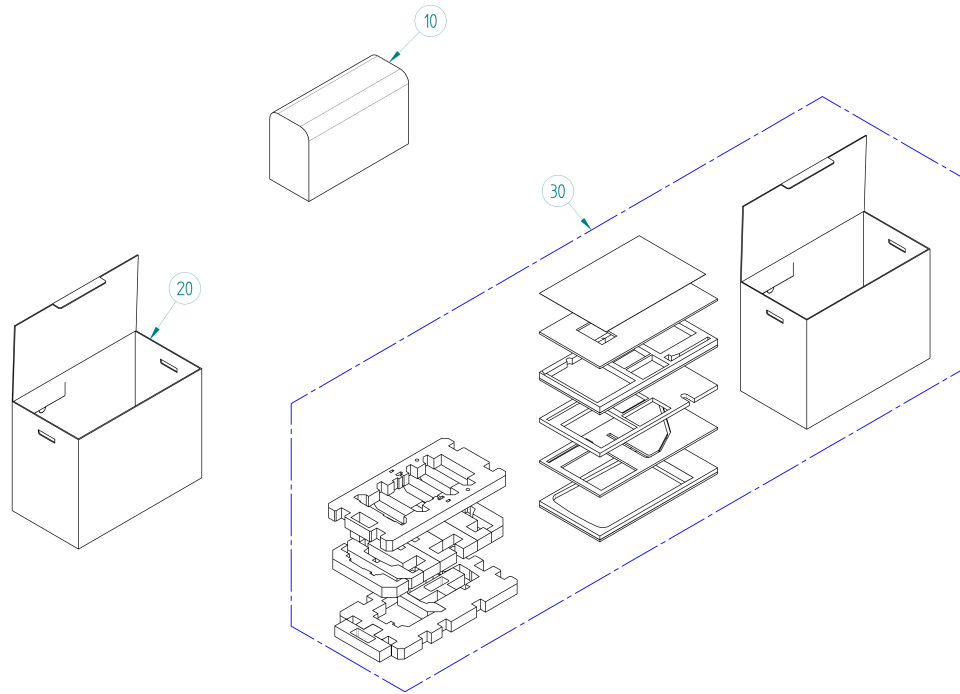

BERNINA 790 PLUS

Packaging

Pos	Item number	Description
10	0338025100	Dust Cover B7xx
20	0349185101	Cardboard Box
30	1056037002	Package Set B7-Series