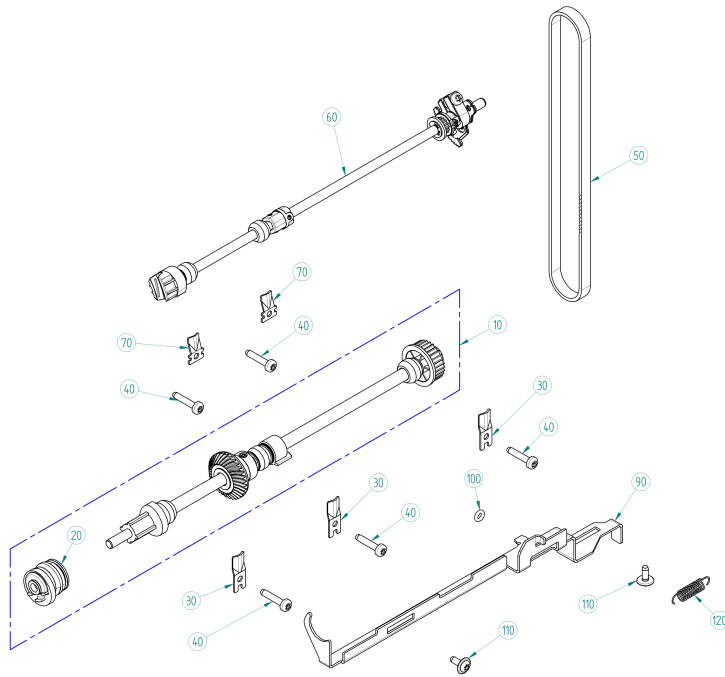

BERNINA 790 PLUS

Hook Driver w. Sinter Body before SN 608933276 - 57/08 - Info Nr.100095

Pos	Item number	Description
4	1052347001	Hook driver spare set
1	1052347101	Hook Driver Spare Set
2	0329905012	Delta Pt Round Washer Head Screw With Torx 2.5x 8
3	0353297000	HOOK RACE COVER PRE ASSEMBLED
4	0356905100	Hook race cover finished part
4	0356905200	Hook Race Cover (9mm)
5	0329895001	Delta Pt Pan Head Screw With Torx 2,5x 8
6	0334895100	Flat Spring
7	0334867100	Holder Cpl
7	0334867200	Holder Cpl
8	301021030+	BOLT
9	0335655100	Rotation Axis
10	23500853++	Circlips For Shafts d1 2.3 DIN6799 - BN809 Art-No.1284630
11	0078885043	Button Head Screw Torx Dt M4x10
12	0331325000	Axle Clip
13	0301315000	Latch
13	0301315100	Latch
14	0078865043	Socket Pan Head Thread Forming Screws M4x10 DIN7500 - BN13916 Art-No. 2027593
16	0349007100	hook-body-cpl.
16	0349007300	Hook Body Cpl.
17	0353697300	Bobbin case preasm. sewing
17	0353697500	Bobbin Case Preasm. sewing
18	0334365400	Bobbin
18	0334365500	Bobbin

BERNINA 790 PLUS

Crank- and Base Shaft

Pos	Item number	Description
40	0330977000	Base-Shaft-Acc
10	0330977100	BASE SHAFT ACC.
20	0334925000	Lifting Cam
30	0316595200	Clamping Clow
40	0078865046	Socket Pan Head Thread Forming Screws M4x20 DIN7500 - BN13916 Art-No. 3070342
50	0309555003	Toothed-Belt Htd HTD-474-3M-8 CXP
50	0309555103	toothed belt HTD HTD-474-3M-8 CXP
60	0337347001	Crank-Shaft Asm.- with UT-drive
60	0337347101	crank shaft asm. with UT-drive
70	0330995000	Clamping Clow
90	0330945100	Feeddog Linkage Lever
100	0030735002	O-ring Seal D4/d2 70ShoreA NBR DIN3771
110	0078885043	Button Head Screw Torx Dt M4x10
120	0331485100	Spring