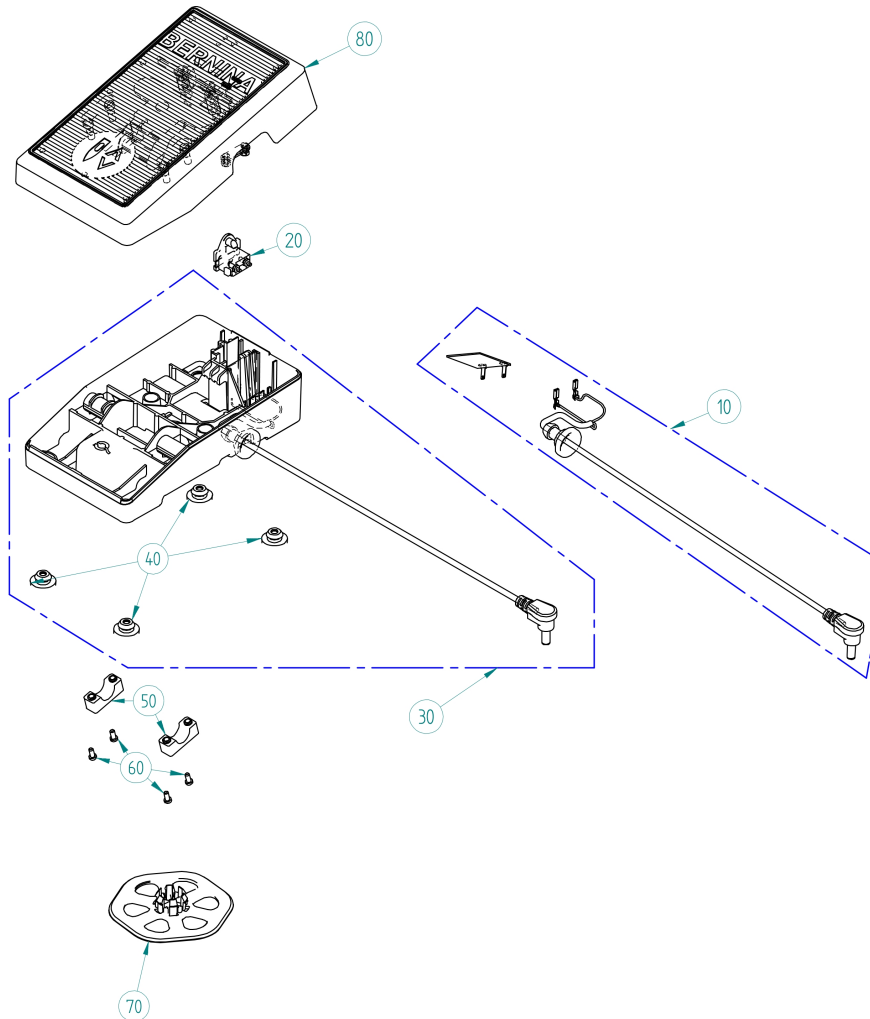

BERNINA 790 PLUS

Foot Controller

Pos	Item number	Description
10	0082957001	Foot Control Cable Set
20	0026437000	Slidegate Valve Of Cpl.
30	1046647000	Housing Cpl.
40	0026985001	Foot
50	0026515002	Bride
60	2030235023	Zyl.schraube
70	1047835000	Wire Plate
80	0026457204	Footstep Disk Housing Cpl Footstep NCS (CLASSIC)/ Housing NCS