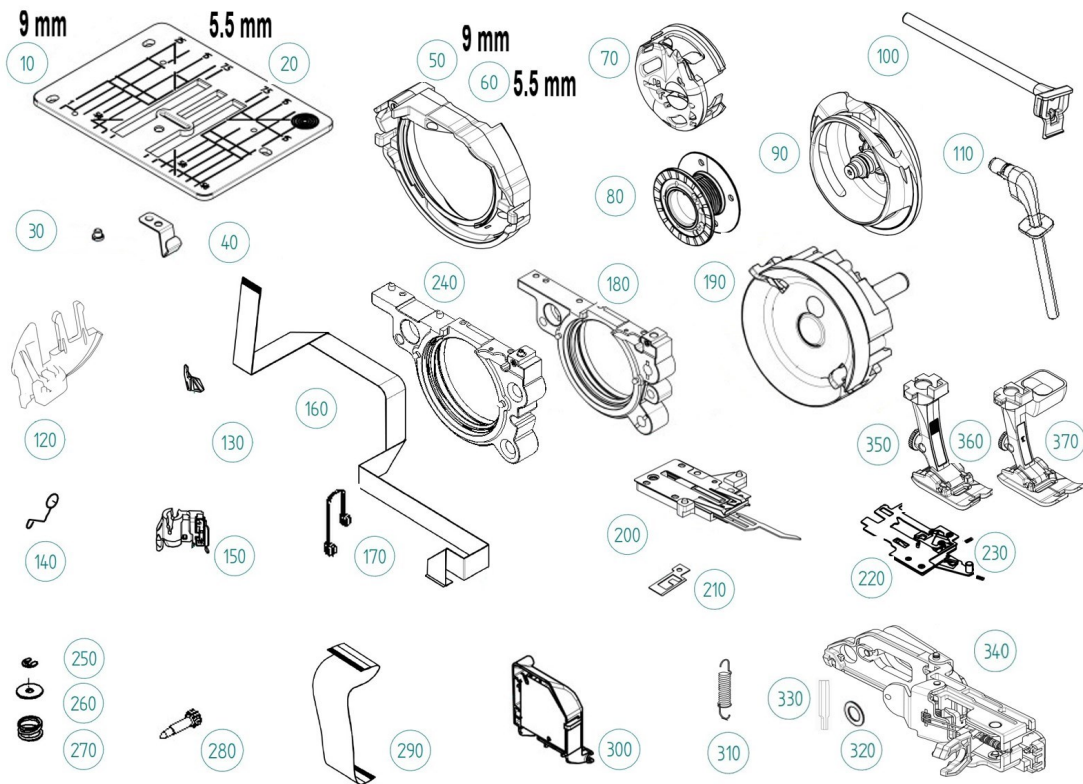

BERNINA 790 PLUS

7 Series Recommended Spare Parts for Dealers

Pos	Item number	Description
10	0340197007	Stitch Plate Cpl. standard 9mm with hack
20	0340197006	Stitch Plate Cpl. Feed dog 5,5mm / ZZ 5,5mm with hack
30	20500223++	Slotted Machine Screw M2x1.8 nickel-plated
40	0078755200	Clip
40	0078755300	Clip
50	0356905200	Hook Race Cover (9mm)
60	0356915200	Hook Race Cover (5,5mm)
70	0353697500	Bobbin Case Preasm. sewing
80	0334365400	Bobbin
80	0334365500	Bobbin
90	0349007300	Hook Body Cpl.
100	0330385000	Spool Support
110	0330367000	Spool Support Pin Turnable Cpl.
120	0345677000	Thread Cutter Cpl.
130	0317697300	Thread Cutter Cpl
140	0079545401	Regulator Spring
150	0337927100	Threader Head Packed Semi-automatic
160	0362747400	Spare-set Cable B7-serie
160	0362717200	Spare-set Cable B7-serie
170	0328655000	Cable Cpl.
180	0343937005	Sparepart-set Hook Guideway with calotte disc
190	1028397500	Hook Driver Cpl HD hybrid
200	1040987000	Stitch-Plate Carrier Preasm
200	1040987100	Stitch Plate Carrier Preasm
210	0334285100	Blade
220	0335757300	Base Plate Cpl with thread-brake
220	0334417100	Thread Guide Cpl
230	0335785000	Spring
240	1046897100	Hook Guideway cpl
240	1046897200	Hook Guideway cpl
250	23500553	LOCK RING BENZING 1.5
260	22950213	washer
270	0335395100	Spring

BERNINA 790 PLUS

7 Series Recommended Spare Parts for Dealers

Pos	Item number	Description
280	0328275200	Screw For Needle Clamp
290	0311355008	Flat-Flexible Cable Pitch
290	0311355108	Flat Flexible Cable Pitch
300	0335927601	LTO - Housing Cpl with C-signal
310	0317565000	Tension Spring
320	008925500	FLAT WASHER 4,3/12x1 BN729
330	1047185000	Blocking Bolt
340	0335747200	Coupler Carriage Asm asm
350	0084457400	REVERSE PATTERN FOOT ##1 PA
360	315010032	SCREW
360	1052205000	Fastening Screw M3 x 2,5
370	0332027200	REVERSE PATTERN FOOT ##1C PACKED