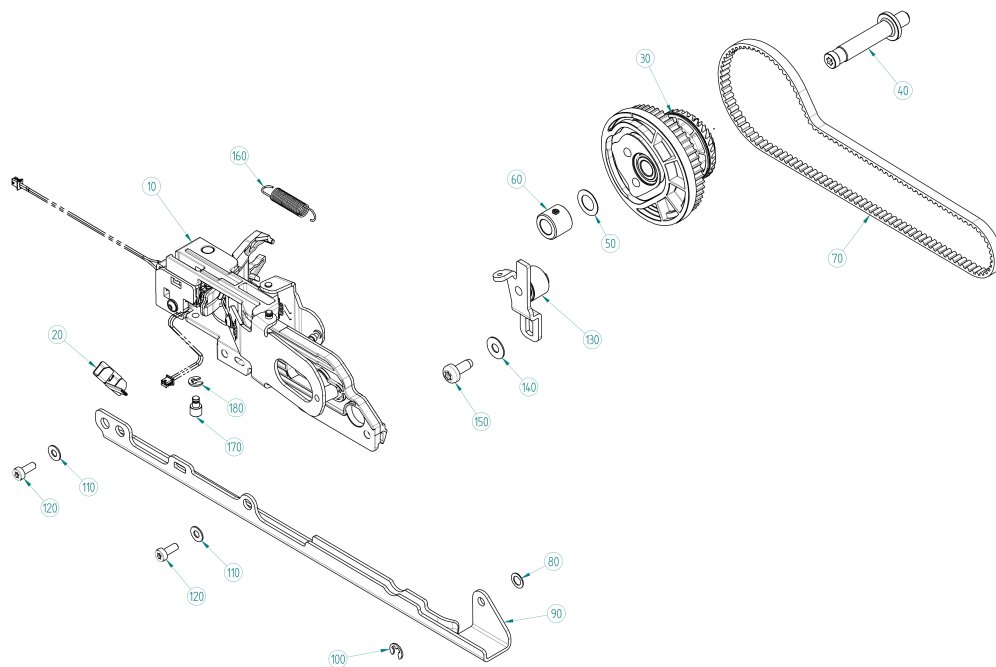

BERNINA 790 PLUS

Carriage

Pos	Item number	Description
10	0335747200	Coupler Carriage Asm asm
20	0323417000	Clip Cpl
30	0335147100	Belt Pulley Preassembled
40	0333155000	Belt Drive Shaft
50	22960443++	Washer d7.2/D12xs0.3
60	0333147000	Adjusting Ring Cpl.
70	0309555202	Toothed Belt HTD-384-3M CXP III
80	0078955012	Synthetic Washer 4,3 x 7 x 0,3
90	0334305100	Connecting Link
100	23501153++	Circlips For Shafts d1 3.2 DIN6799 - BN809 Art-No.1284649
110	22952013++	Flat Washers M3 ISO 7089 - BN14683 Art-No. 1729241
120	0077525032	Head Cap Screw Torx M3x8 ISO 14580 - BN4850 Art-No. 1145932
130	0331087000	Belt Tightener Cpl
140	22953723++	Washer d4.1xD10xs0.5
150	0078865043	Socket Pan Head Thread Forming Screws M4x10 DIN7500 - BN13916 Art-No. 2027593
160	0337585100	Tension Spring De=6 L0=30,25 d=0,6
170	0337685000	Bolt With Pass
180	23500853++	Circlips For Shafts d1 2.3 DIN6799 - BN809 Art-No.1284630