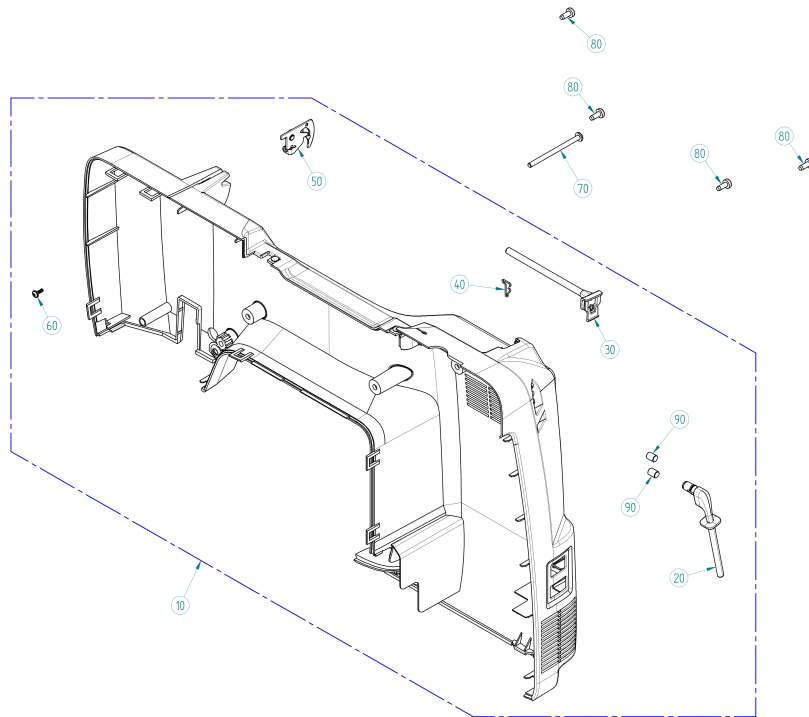

BERNINA 790 PLUS

Rear Cover

Pos	Item number	Description
10	0331287200	Rear Cover Cpl without Thread Insert
20	0330367000	Spool Support Pin Turnable Cpl.
30	0330385000	Spool Support
40	0330425000	Eye Hook
50	1037387000	Thread Guide Cpl
60	0329905022	Delta Pt Round Washer Head Screw With Torx 3x 8
70	0332075054	Button Head Screw Torx M4x 60 Bn5687
80	0078865043	Socket Pan Head Thread Forming Screws M4x10 DIN7500 - BN13916 Art-No. 2027593
90	0330375000	Magnet