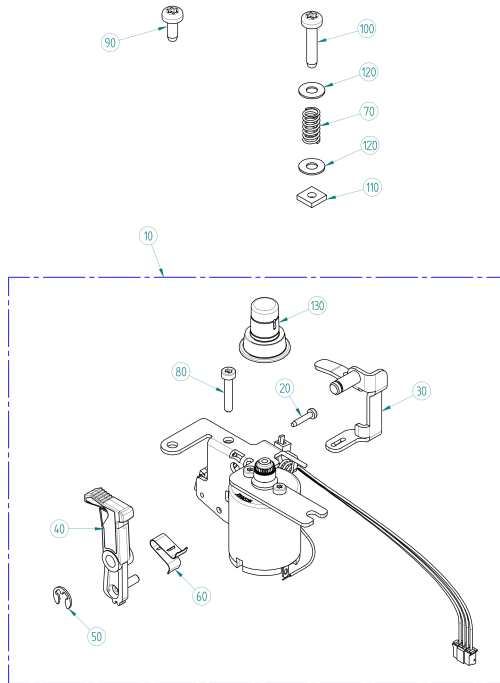

BERNINA 790 PLUS

Bobbinwinder with Motor

Pos	Item number	Description
10	0336087100	Bobbin Winder Cpl
20	0078865015	Socket Pan Head Thread Forming Screws M2x10 DIN7500 - BN13916 Art-No. 3271298
30	0311527100	Governor Lever Cpl
40	0336057000	Release Lever Cpl.
50	23501453++	Circlips For Shafts d1 4 DIN6799 - BN809 Art- No.1284657
60	0077745000	Spring
70	25545003++	Spring
80	0077525035	Head Cap Screw Torx M3x16 ISO 14580 - BN4850 Art-No. 1145967
90	0078865043	Socket Pan Head Thread Forming Screws M4x10 DIN7500 - BN13916 Art-No. 2027593
100	0078865046	Socket Pan Head Thread Forming Screws M4x20 DIN7500 - BN13916 Art-No. 3070342
110	22683903++	Square Nuts M4 s8x2 bright
120	22955013++	Flat Washer 4.3/10x0.6 black
130	0336047000	Spool Carrier Cpl