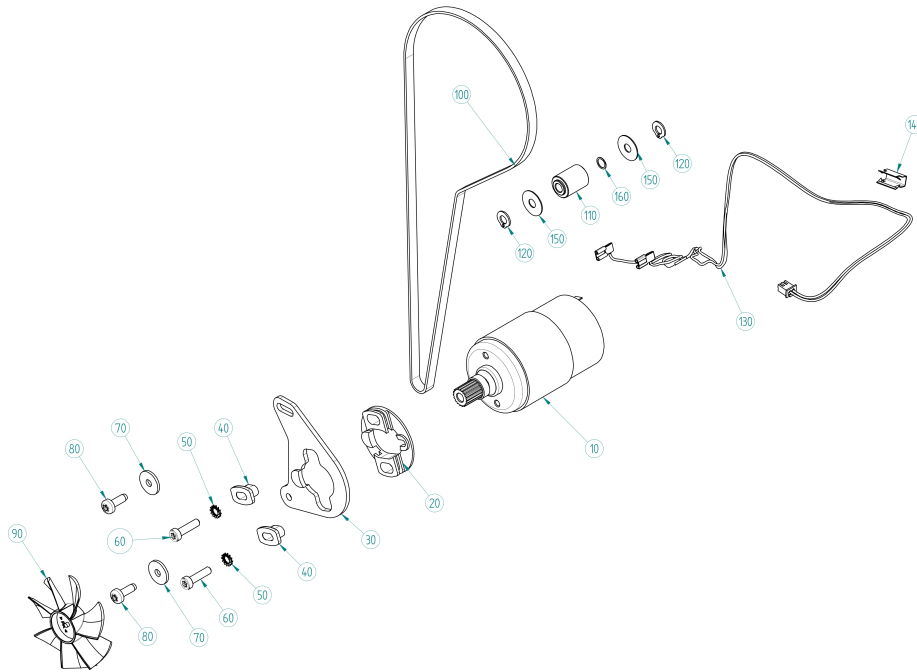

BERNINA 790 PLUS

Main Motor

Pos	Item number	Description
10	0323867200	Motor With Belt Wheel
20	0078985100	Cuff
20	0078985200	Cuff
30	0088495000	Motor Support
40	0078995100	Bushing
40	0078995200	Bushing
50	23350653++	Curved Spring Washe d4.3xD8xs0.5
60	0077525045	Head Cap Screw Torx M4x16 ISO 14580 - BN4850 Art-No. 1146017
70	22954313++	Washer d4.2xD14xs1.5
80	0078865044	Socket Pan Head Thread Forming Screws M4x12 DIN7500 - BN13916 Art-No. 2027607
90	0319595100	Fan Impeller
100	0079035008	Belt STD-618-S2M-6
110	0343605100	~~Tensioning Roller~~ tensioning roller
120	23526053++	Circlip d5 x D9,6 x s0,8
130	0038537107	Cable Main Motor Cpl
140	0048315000	Clamp
150	0089255020	Washer d5,1xD15xs0,5
160	0078955022	Synthetic Washer 5,4 x 7 x 0,3