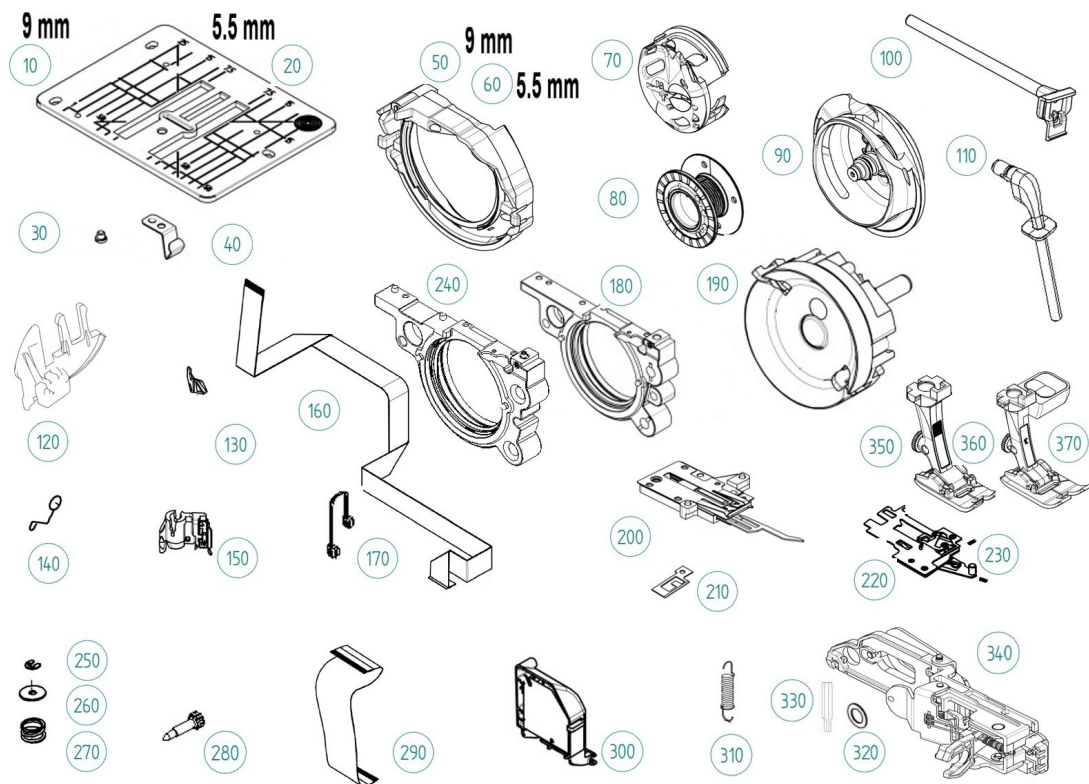

BERNINA 790 PLUS

7 Series Recommended Spare Parts for Dealers

Pos	Item number	Description
10	0340197007	Stitch Plate Cpl. standard 9mm with hack
20	0340197006	Stitch Plate Cpl. Feed dog 5,5mm / ZZ 5,5mm with hack
30	20500223++	Slotted Machine Screw M2x1.8 nickel-plated
40	0078755200	Clip
40	0078755300	Clip
50	0356905200	Hook Race Cover (9mm)
60	0356915200	Hook Race Cover (5,5mm)
70	0353697500	Bobbin Case Preasm. sewing
80	0334365400	Bobbin
80	0334365500	Bobbin
90	0349007300	Hook Body Cpl.
100	0330385000	Spool Support
110	0330367000	Spool Support Pin Turnable Cpl.
120	0345677000	Thread Cutter Cpl.
130	0317697300	Thread Cutter Cpl
140	0079545401	Regulator Spring
150	0337927100	Threader Head Packed Semi-automatic
160	0362747400	Spare-set Cable B7-serie
160	0362717200	Spare-set Cable B7-serie
170	0328655000	Cable Cpl.
180	0343937005	Sparepart-set Hook Guideway with calotte disc
190	1028397500	Hook Driver Cpl HD hybrid
200	1040987000	Stitch-Plate Carrier Preasm
200	1040987100	Stitch Plate Carrier Preasm
210	0334285100	Blade
220	0335757300	Base Plate Cpl with thread-brake
220	0334417100	Thread Guide Cpl
230	0335785000	Spring
240	1046897100	Hook Guideway cpl
240	1046897200	Hook Guideway cpl
250	23500553	LOCK RING BENZING 1.5
260	22950213	washer
270	0335395100	Spring