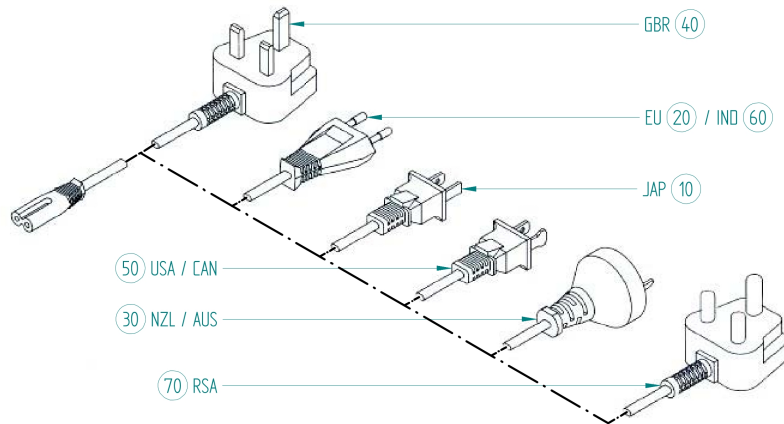

BERNINA 790 PLUS

Power Plug

Pos	Item number	Description
10	0079287004	Power Cord Cpl. Japan
20	0079287303	Power Cord Cpl. Europe
30	0079287002	Power Cord Cpl. New Zealand / Australia
40	0079287001	Power Cord Cpl. Great Britain
50	0079287300	Power Cord Cpl. USA / CAN
60	0079287000	Power Cord India
70	0079287405	Power Cord Cpl. South Africa