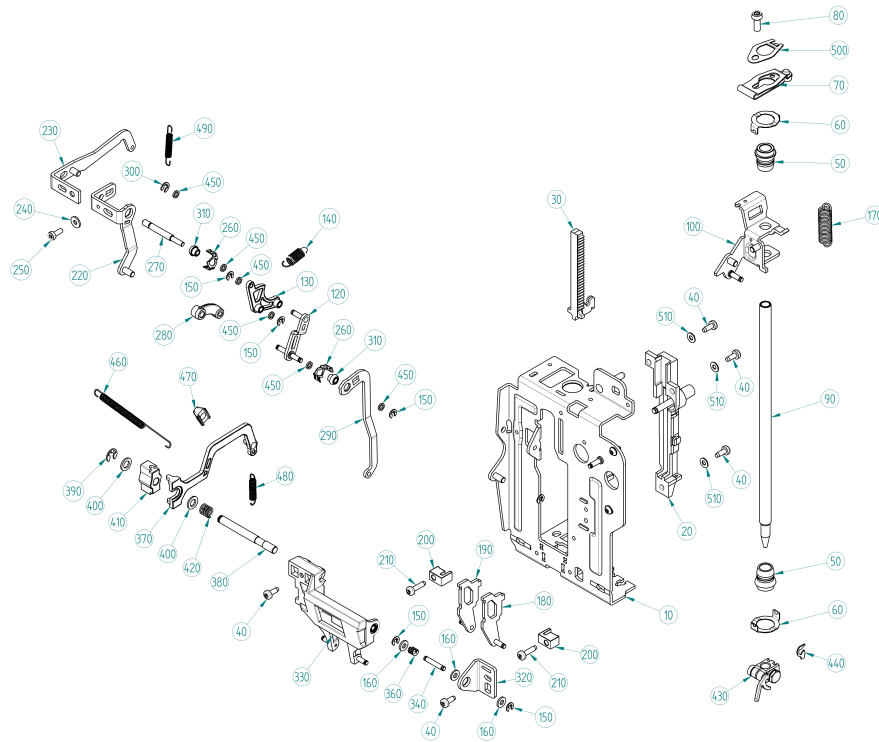

BERNINA 790 PLUS

Headplate

Pos	Item number	Description
290	0312965000	Steering Wheel
300	23501153++	Circlips For Shafts d1 3.2 DIN6799 - BN809 Art- No.1284649
310	0323315000	0323315_00
320	0324245000	Push Lever Support
330	0312857000	Push Lever Cpl
340	0320055004	Straight Pin With Two Cut-in
360	0324275000	0324275_00
370	0313197000	Thrust Reverser Cpl
380	0320055001	Straight Pin With Two Cut-in
390	1075625005	Circlip 4x9,3x0,7 Black Oxide Finish
390	23501453++	Circlips For Shafts d1 4 DIN6799 - BN809 Art- No.1284657
400	0089255023	Flat Washer 5.3/ 9x1 Bn726
410	0078065100	Swing Bearing
420	0324265000	0324265_00
430	0011177002	Clamping Piece Cpl. B-series
430	0011177202	Clamping Piece Cpl. B series
440	0089325000	Safety Plate
450	0078955003	Synthetic Washer 3,25 x 5 x 0,9
460	1059175000	Tension Spring
470	0312815000	Sliding Block
480	0323785000	Tension Spring De=4,4 L0=23,57 d=0,53
490	0324045000	Tension Spring De=4 L0=31,4 d=0,4
500	0346065000	Flat Spring
510	1075355000	Washer 3,2x7x0,5 Black Oxide Finish