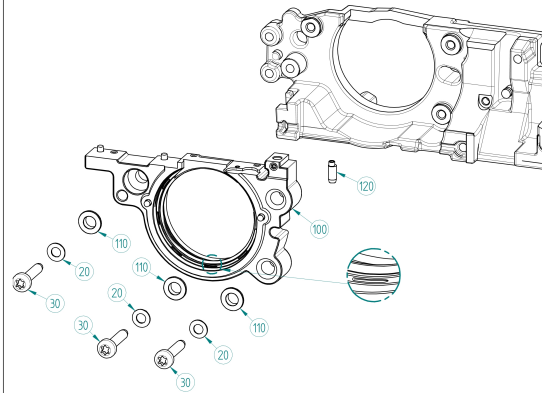

Hook Guideway Cpl.

Pos	Item number	Description
40	0334917200	Hook-Guideway-Cpl.
10	0343937005	Sparepart-set Hook Guideway with calotte disc
20	22954683++	Flat Washer M4 DIN 433 - BN726 Art-No. 1269577
30	0078865046	Socket Pan Head Thread Forming Screws M4x20 DIN7500 - BN13916 Art-No. 3070342
40	0311825000	Calotte Disc
50	0343937005	Sparepart-set Hook Guideway with calotte disc
100	1046897100	Hook-Guideway-cpl
100	1046897200	Hook Guideway cpl
110	1013605000	Self-aligning Calotte -
120	0330915000	Adjusting Pin