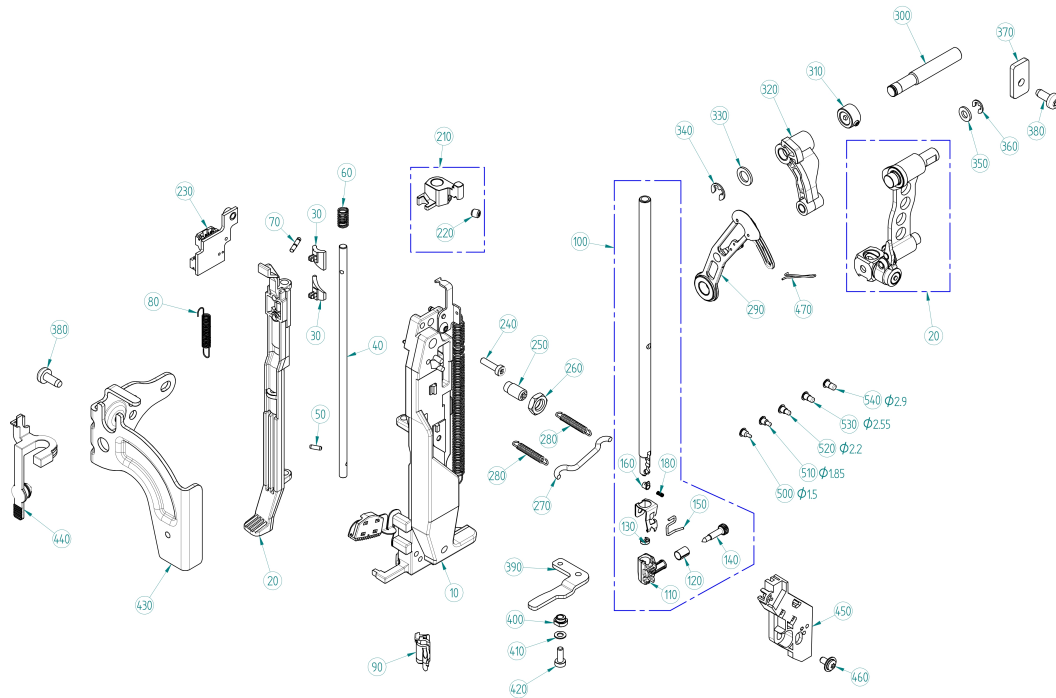

BERNINA 790 PLUS

Needlebar Support with Threader

Pos	Item number	Description
320	0336665100	Steering
330	23001213++	Flat Washer d6.2xD10xs1
340	23501453++	Circlips For Shafts d1 4 DIN6799 - BN809 Art-No.1284657
350	0312675015	Shim Rings d4xD8x1.0 DIN 988 - BN1976 Art-No.3045635
360	23501153++	Circlips For Shafts d1 3.2 DIN6799 - BN809 Art-No.1284649
370	0049205100	Clamp
380	0078865043	Socket Pan Head Thread Forming Screws M4x10 DIN7500 - BN13916 Art-No. 2027593
390	0049075101	Adjusting Arm
400	0322385000	0322385_00
410	22951413++	Washer d3.2 x D6 x s0.5
420	0077525032	Head Cap Screw Torx M3x8 ISO 14580 - BN4850 Art-No. 1145932
430	0336685000	Head Frame
440	0316505000	Rubber Guard
450	0316087001	Housing Cpl
460	0337325000	Lens Screw With Hexagon Round
470	0351485000	Spring Clip
500	0326675000	Needle Stop Screw
510	0326675001	Needle Stop Screw
520	0326675002	Needle Stop Screw
530	0326675003	Needle Stop Screw
540	0326675004	Needle Stop Screw